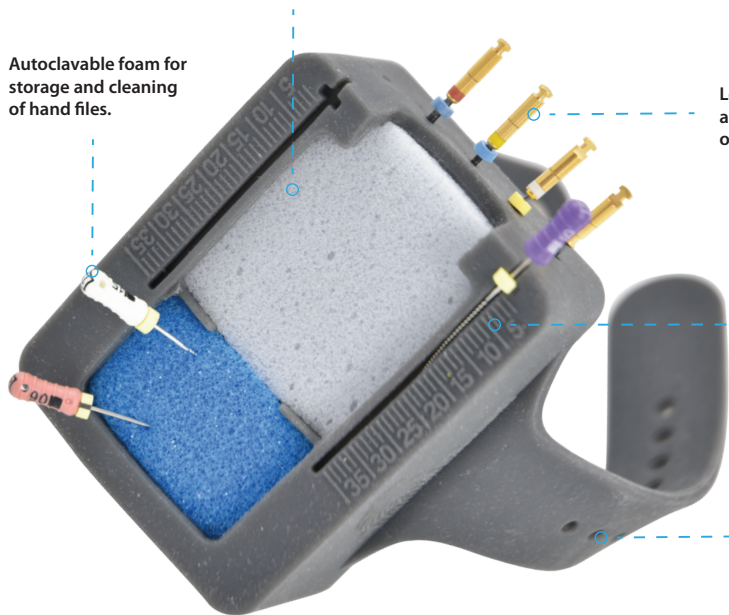

## File Caddy ...

Autoclavable foam for storage and cleaning of rotary files while in motion.

Autoclavable foam for storage and cleaning of hand files.

Load up to 5 rotary files for a quick change directly onto endo motor.

Two rulers to quickly reference working length.

Autoclavable bracelet is comfortable to wear and can be adjusted to size.

## FOR THE ORGANIZATION AND CLEANING OF ENDODONTIC FILES.

Designed in collaboration with the experienced team at Style Italiano Endodontics.

Ergo helps improve efficiency and ergonomics of routine endodontic therapy.